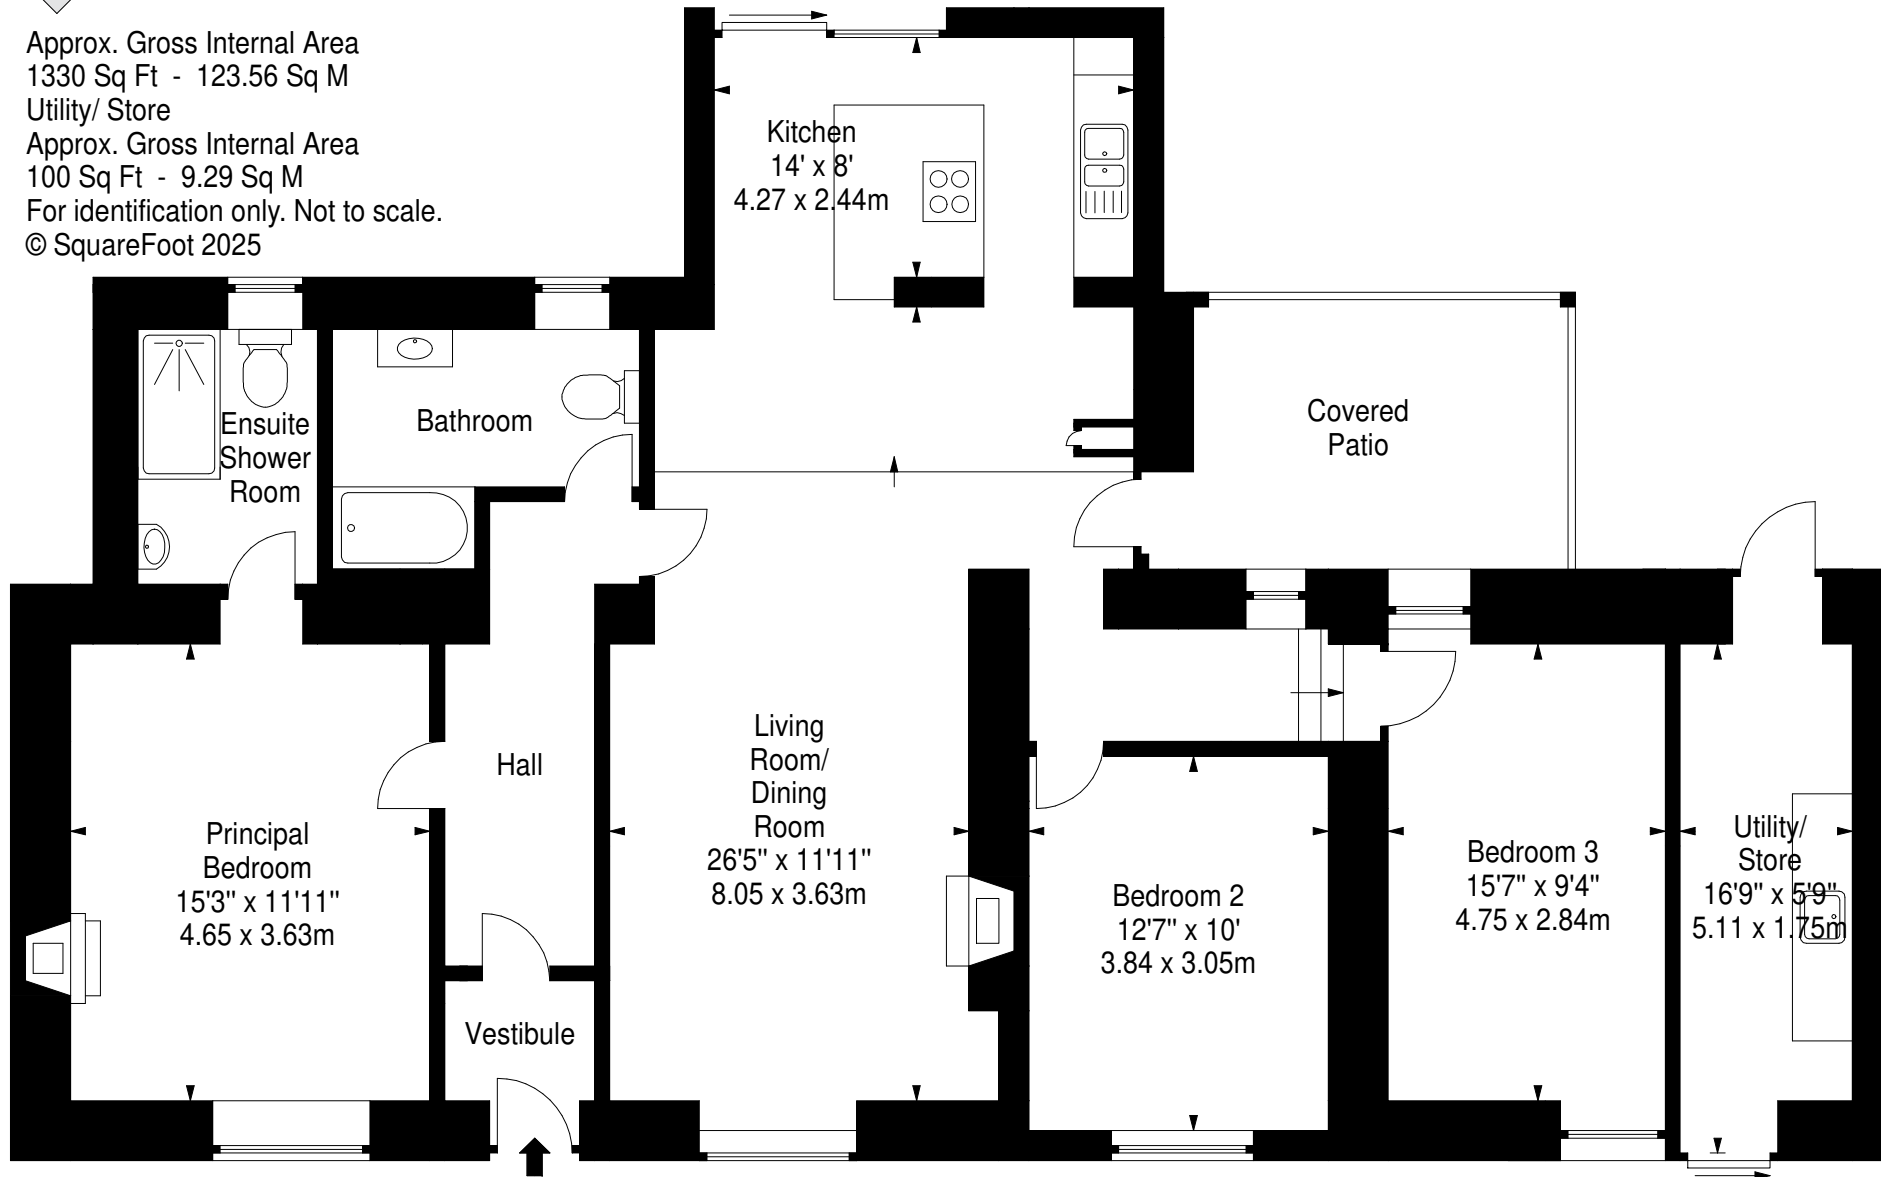

Ferguslie,
Chance Inn,
Cupar,
Fife, KY15 5QJ

Approx. Gross Internal Area
1330 Sq Ft - 123.56 Sq M

Utility/ Store

Approx. Gross Internal Area
100 Sq Ft - 9.29 Sq M

For identification only. Not to scale.

© SquareFoot 2025

Ground Floor