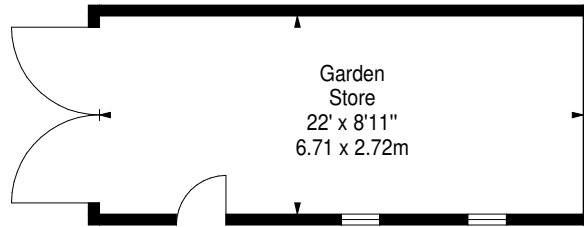

**Craiglockhart Crescent,
Edinburgh, EH14 1EZ**

Approx. Gross Internal Area
1325 Sq Ft - 123.09 Sq M
Garden Store

Approx. Gross Internal Area
198 Sq Ft - 18.39 Sq M

For identification only. Not to scale.

© SquareFoot 2025

Ground Floor

Ground Floor

First Floor