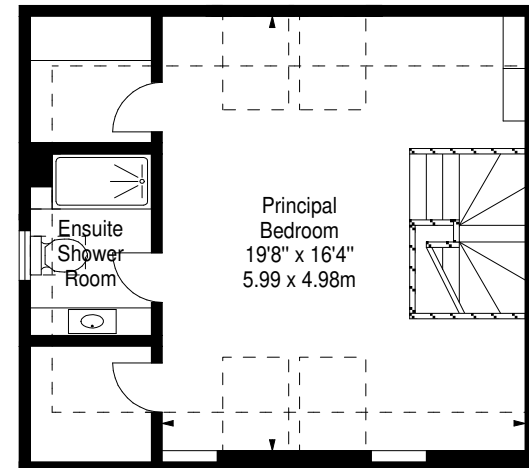

**Craiglockhart Crescent,
Edinburgh, EH14 1EZ**

Approx. Gross Internal Area
1325 Sq Ft - 123.09 Sq M
Garden Store

Approx. Gross Internal Area
198 Sq Ft - 18.39 Sq M

For identification only. Not to scale.

© SquareFoot 2025

Ground Floor

Ground Floor

First Floor