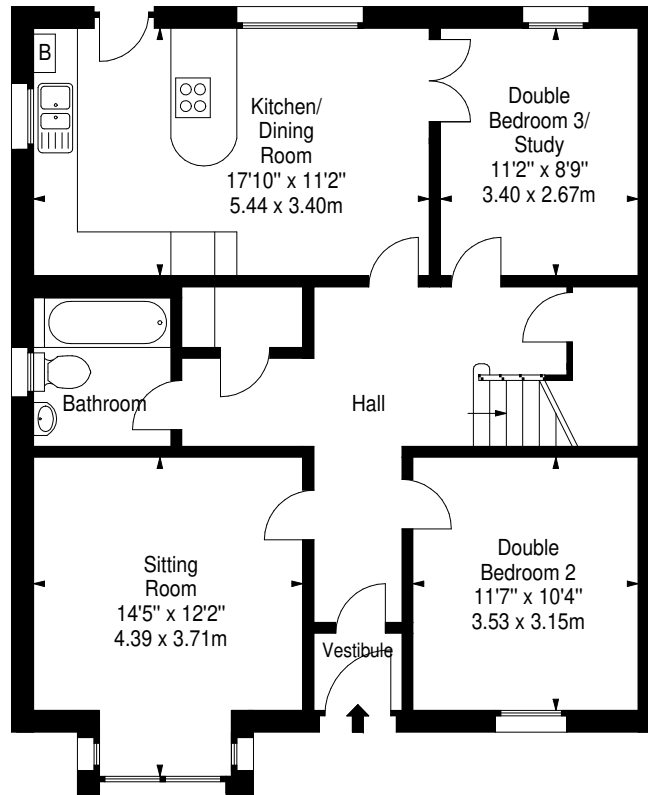

**Craiglockhart Crescent,
Edinburgh, EH14 1EZ**

Approx. Gross Internal Area
1325 Sq Ft - 123.09 Sq M
Garden Store

Approx. Gross Internal Area
198 Sq Ft - 18.39 Sq M

For identification only. Not to scale.

© SquareFoot 2025

Ground Floor

Ground Floor

First Floor