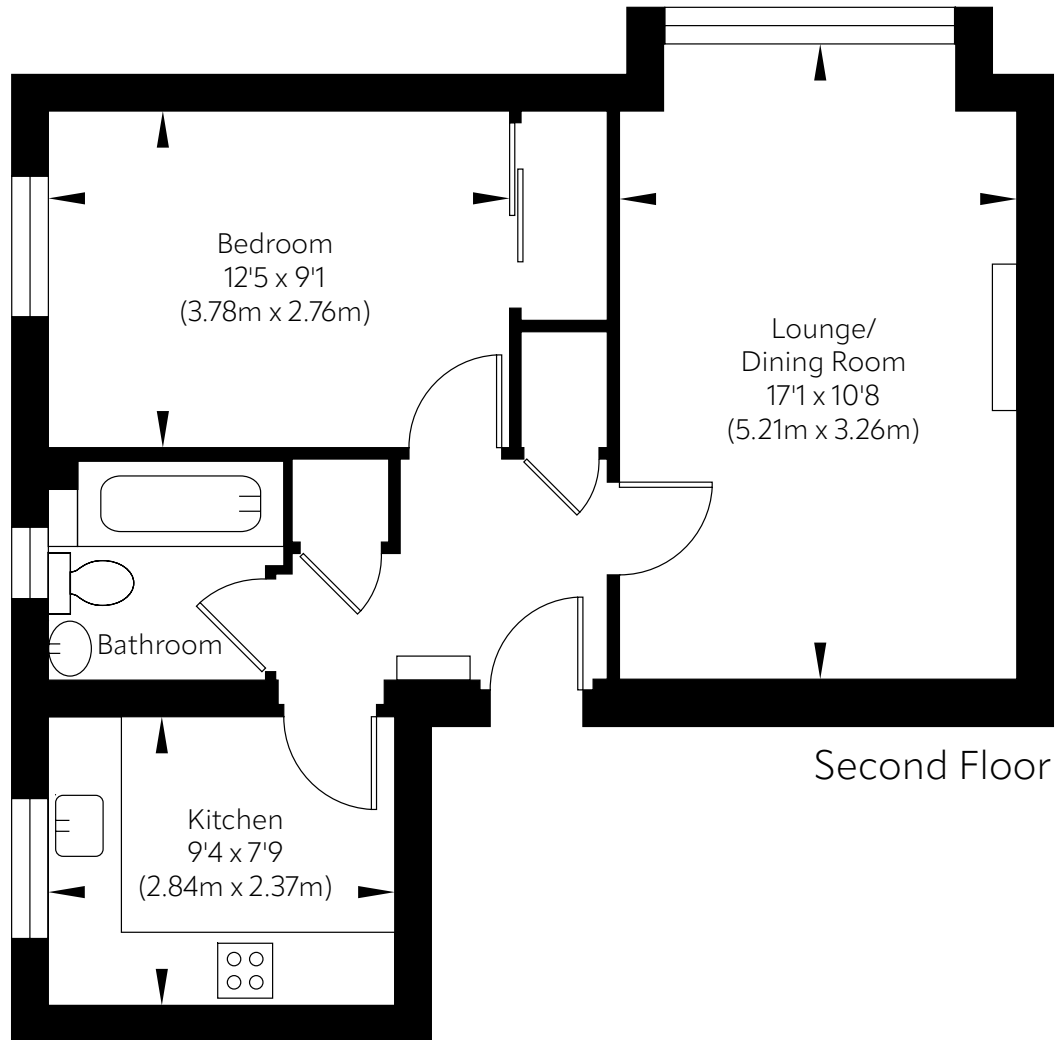

Approx. Gross Internal Floor Area 45.95 Sq M / 495 Sq Ft.

Area excludes garages, outbuildings, attics and eaves if applicable.
All measurements are approximate. Not to scale. For identification only.
© 2025 planography.co.uk